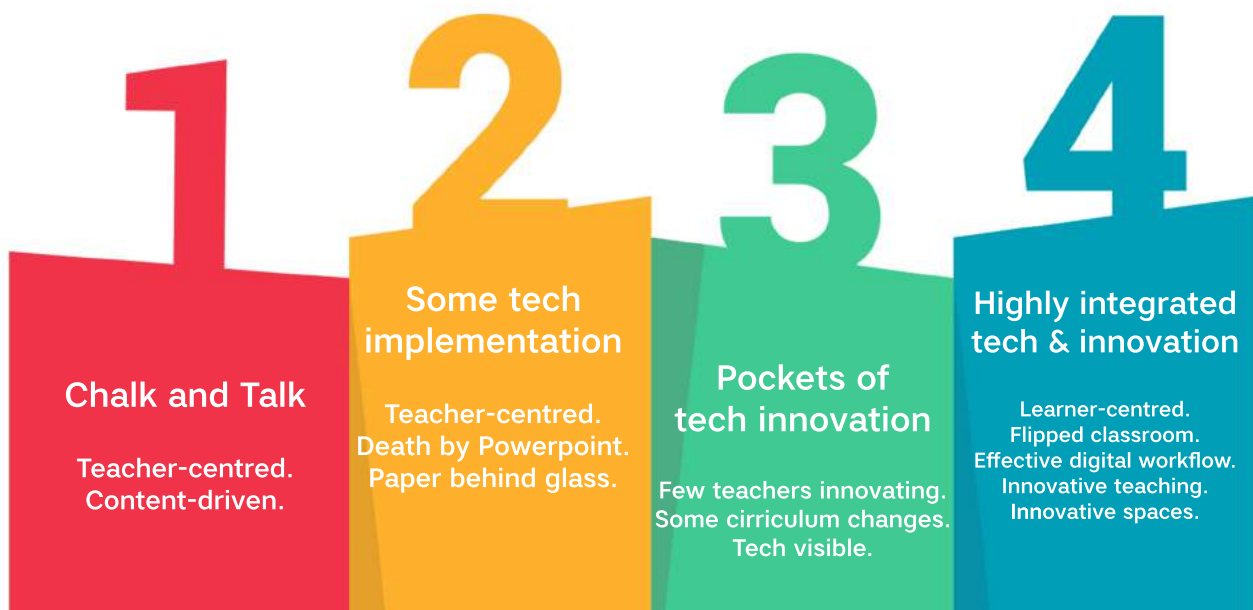

Get a FREE consultation

Onsite will connect, support, train and provide your learning community with effective technology to support your innovation strategy and vision